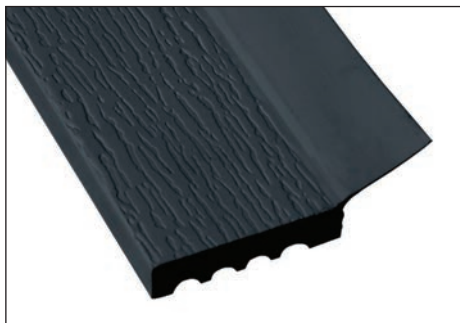

PVC Black Garage Stop
7/16" x 2" x 8' - Model No. BTP2212B