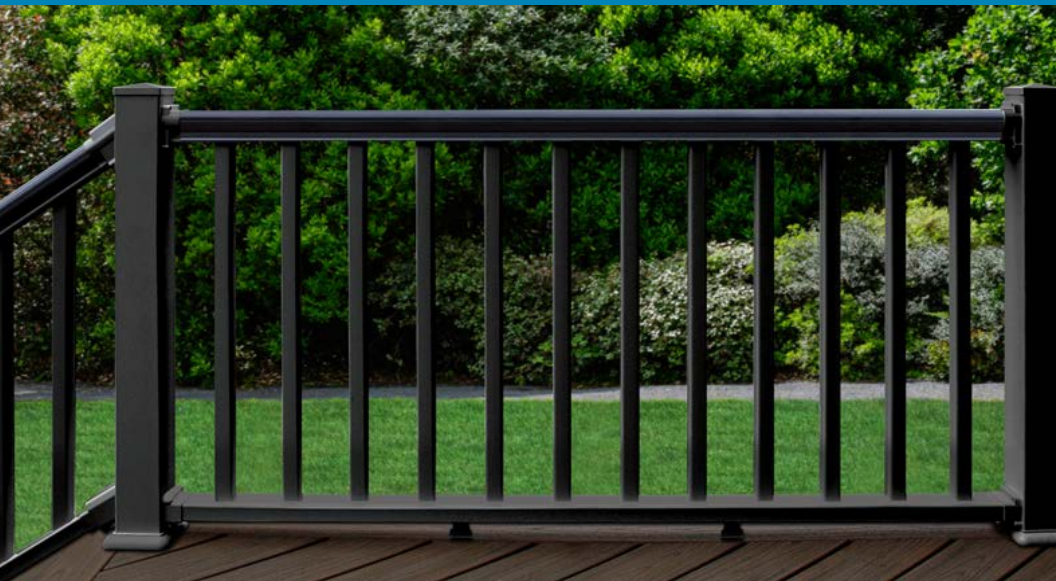

Premium Straight Rail — Black

3'H x 6'W Black — Model No. LBP1560

- Assembly Required
- Post, Post Cap, Brackets and Trim Ring Sold Separately