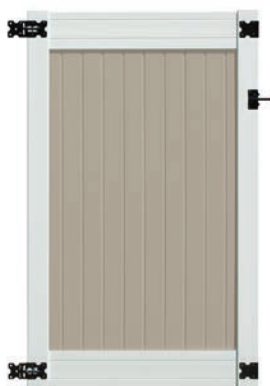

**Wexford Gate –
Tan/White**

**Model No.
LBP8753-P**

- Gate is Pre-assembled
- Included: 42" W x 69.85" H Assembled Fence Gate, (2) Gate Jambs, Screws, Black Powder Coated Self Closing Hinges, and Spring Loaded Latch