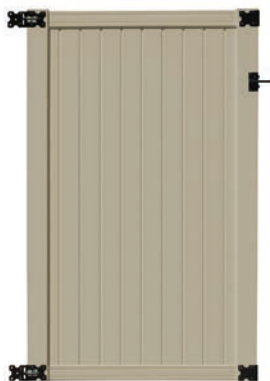

**Belfast Gate –
Tan**

**Model No.
LBP8703**

- Gate is Pre-assembled
- Included: 42" W x 68.5" H Assembled Fence Gate, Black Powder Coated Self Closing Hinges, and Spring Loaded Latch