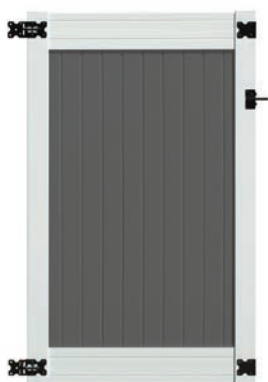

**Wexford Gate –
Gray/White**

**Model No.
LBP8853-P**